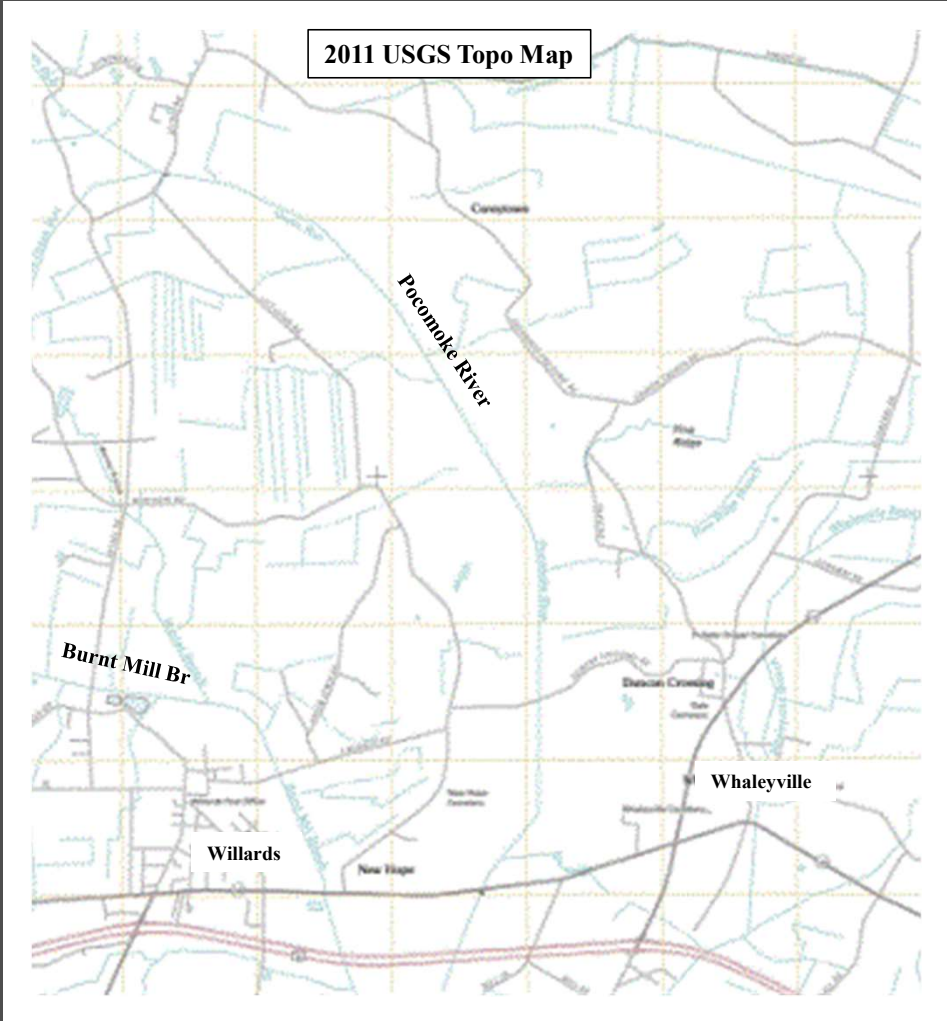

# Our Waterways – Then & Now

# Maryland Biological Stream Survey

## Restoration in the Headwater Reaches

## Restoration in the Lower Reaches

**Buntings Br. at Bishopville Dam**

**Buntings Br. after Dam Removal**